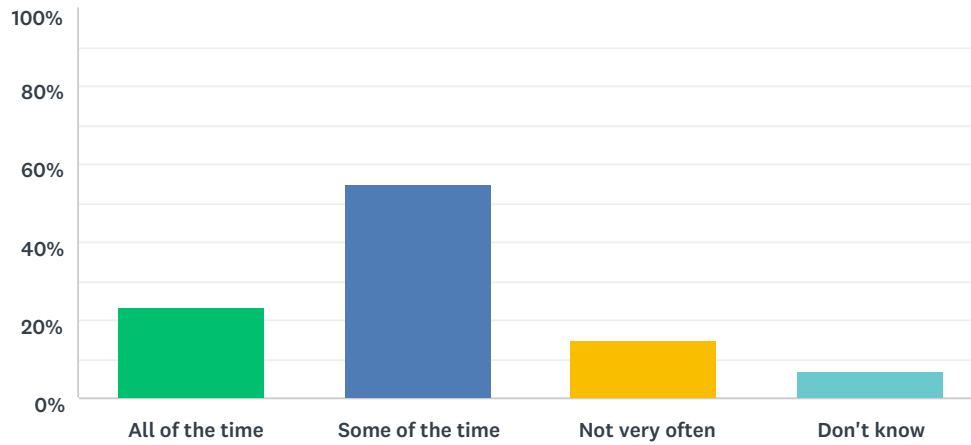

Q16 Staff help pupils to be responsible for their own behaviour

Answered: 421 Skipped: 30

ANSWER CHOICES	RESPONSES	
All of the time	23.04%	97
Some of the time	55.11%	232
Not very often	14.96%	63
Don't know	6.89%	29
TOTAL		421