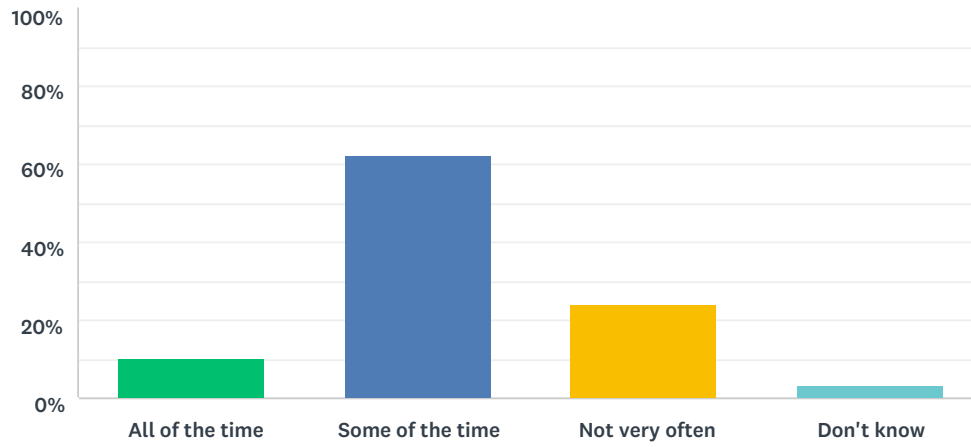

Answered: 421 Skipped: 30

ANSWER CHOICES	RESPONSES	
Strongly agree	24.94%	105
Agree	52.26%	220
Disagree	8.31%	35
Strongly disagree	4.51%	19
Don't know	9.98%	42
TOTAL		421

Q16 Staff help pupils to be responsible for their own behaviour

Answered: 421 Skipped: 30

ANSWER CHOICES	RESPONSES	
All of the time	23.04%	97
Some of the time	55.11%	232
Not very often	14.96%	63
Don't know	6.89%	29
TOTAL		421

Q17 I enjoy learning at school

Answered: 421 Skipped: 30