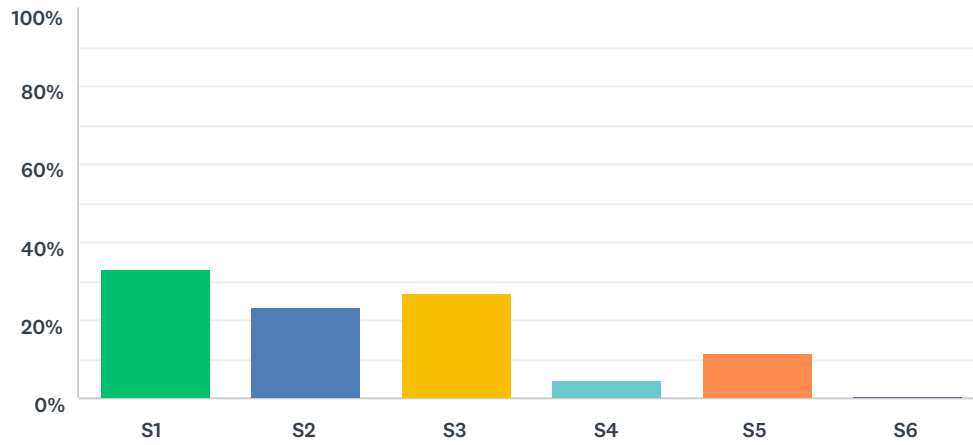

Q3 I am in

Answered: 449 Skipped: 2

ANSWER CHOICES	RESPONSES	
S1	33.18%	149
S2	23.16%	104
S3	27.17%	122
S4	4.45%	20
S5	11.58%	52
S6	0.45%	2
TOTAL		449