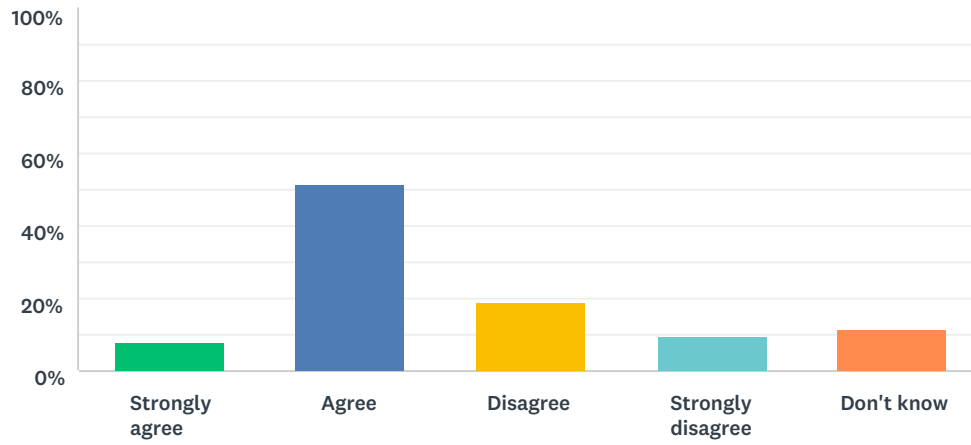

Q7 Other pupils treat me fairly and with respect

Answered: 421 Skipped: 30

ANSWER CHOICES	RESPONSES	
Strongly agree	8.08%	34
Agree	51.31%	216
Disagree	19.24%	81
Strongly disagree	9.74%	41
Don't know	11.64%	49
TOTAL		421